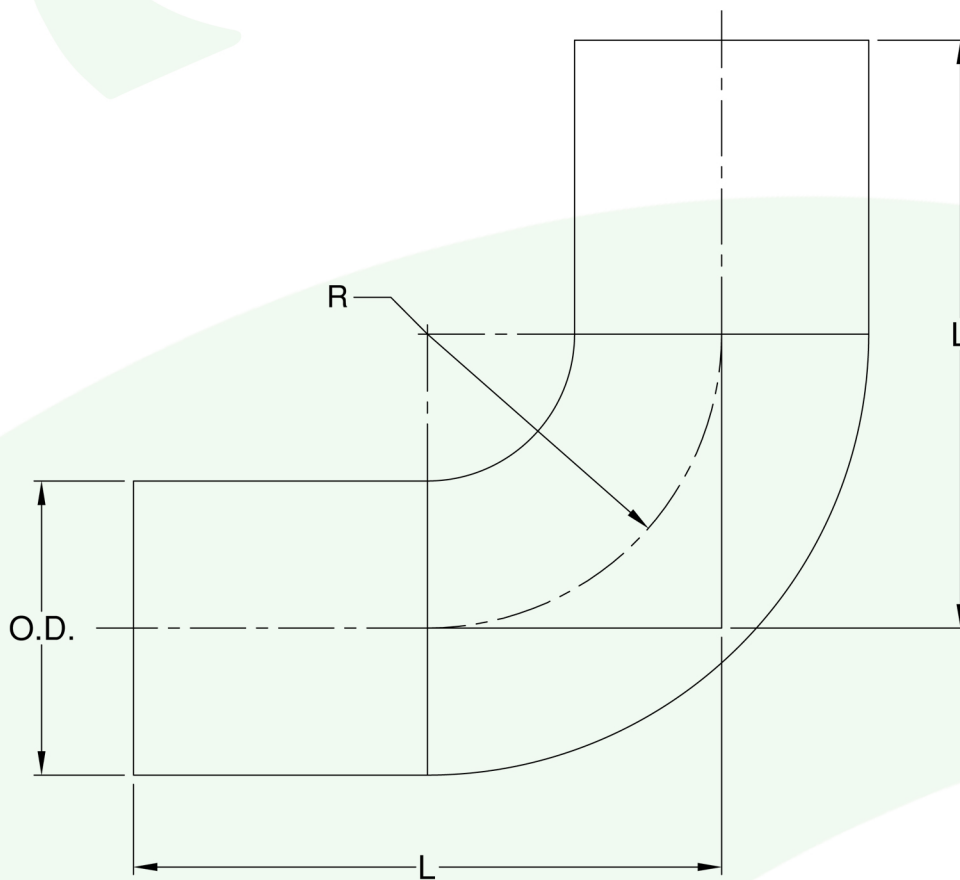

**ELBOW 90°
STAINLESS STEEL**

Part #	Size	Weight	Dimensions		
			O.D.	L	R
PAE00001	3"	1.7lb. (0.8kg)	3.0in. (77mm)	6.0in. (153mm)	3.0in. (77mm)
PAE00002	4"	2.9lb. (1.4kg)	4.0in. (102mm)	8.0in. (204mm)	4.0in. (102mm)
PAE00004	6"	7.5lb. (3.5kg)	6.0in. (153mm)	12.0in. (305mm)	6.0in. (153mm)

*Dimensions and weights are approximate and subject to change without notice.