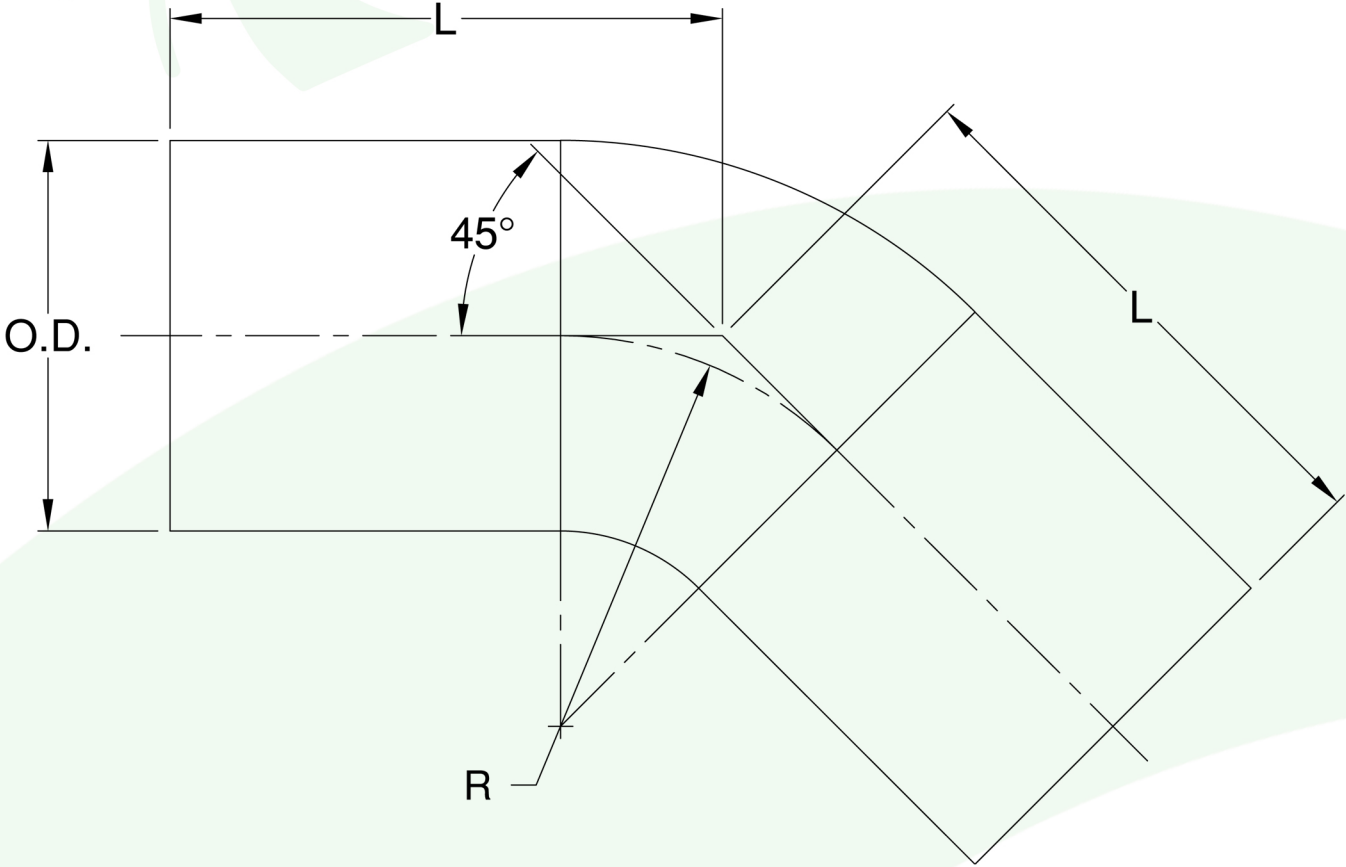

ELBOW 45°
STAINLESS STEEL

Part #	Size	Weight	Dimensions		
			O.D.	L	R
PAE00008	3"	1.4lb. (0.7kg)	3.0in. (77mm)	4.8in. (110mm)	3.0in. (77mm)
PAE00009	4"	2.4lb. (1.1kg)	4.0in. (102mm)	5.7in. (145mm)	4.0in. (102mm)
PAE00011	6"	6.0lb. (2.8kg)	6.0in. (153mm)	8.5in. (216mm)	6.0in. (153mm)

*Dimensions and weights are approximate and subject to change without notice.